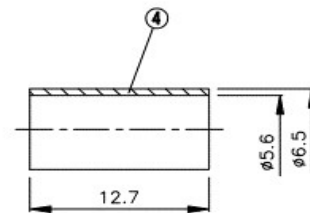

B-121

BNC Kupplung crimp / RG58, RF195 HF50

NO	DESCRIPTION	MATERIAL	Q'TY	FINISH
1	PIN	BRASS	1	GOLD
2	INSULATION	DELRIN	1	DELRIN
3	BODY 1	BRASS	1	NICKEL
4	RING	BRASS	1	NICKEL
5	BODY 2	BRASS	1	NICKEL