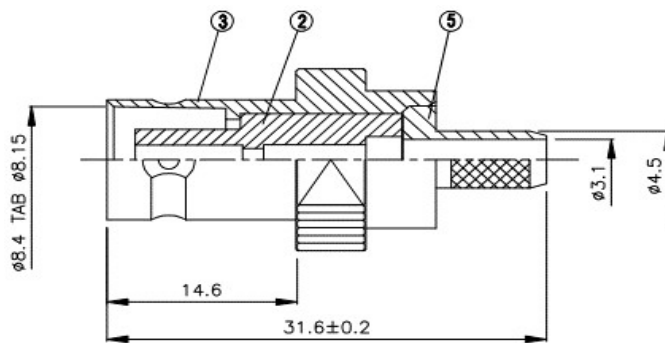

B-121

BNC Kupplung crimp / RG58, RF195 HF50

NO	DESCRIPTION	MATERIAL	Q'TY	FINISH
1	PIN	BRASS	1	GOLD
2	INSULATION	DELRIN	1	DELRIN
3	BODY 1	BRASS	1	NICKEL
4	RING	BRASS	1	NICKEL
5	BODY 2	BRASS	1	NICKEL