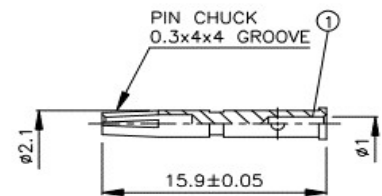

B-121

BNC Kupplung crimp / RG58, RF195 HF50

NO	DESCRIPTION	MATERIAL	Q'TY	FINISH
1	PIN	BRASS	1	GOLD
2	INSULATION	DELRIN	1	DELRIN
3	BODY 1	BRASS	1	NICKEL
4	RING	BRASS	1	NICKEL
5	BODY 2	BRASS	1	NICKEL